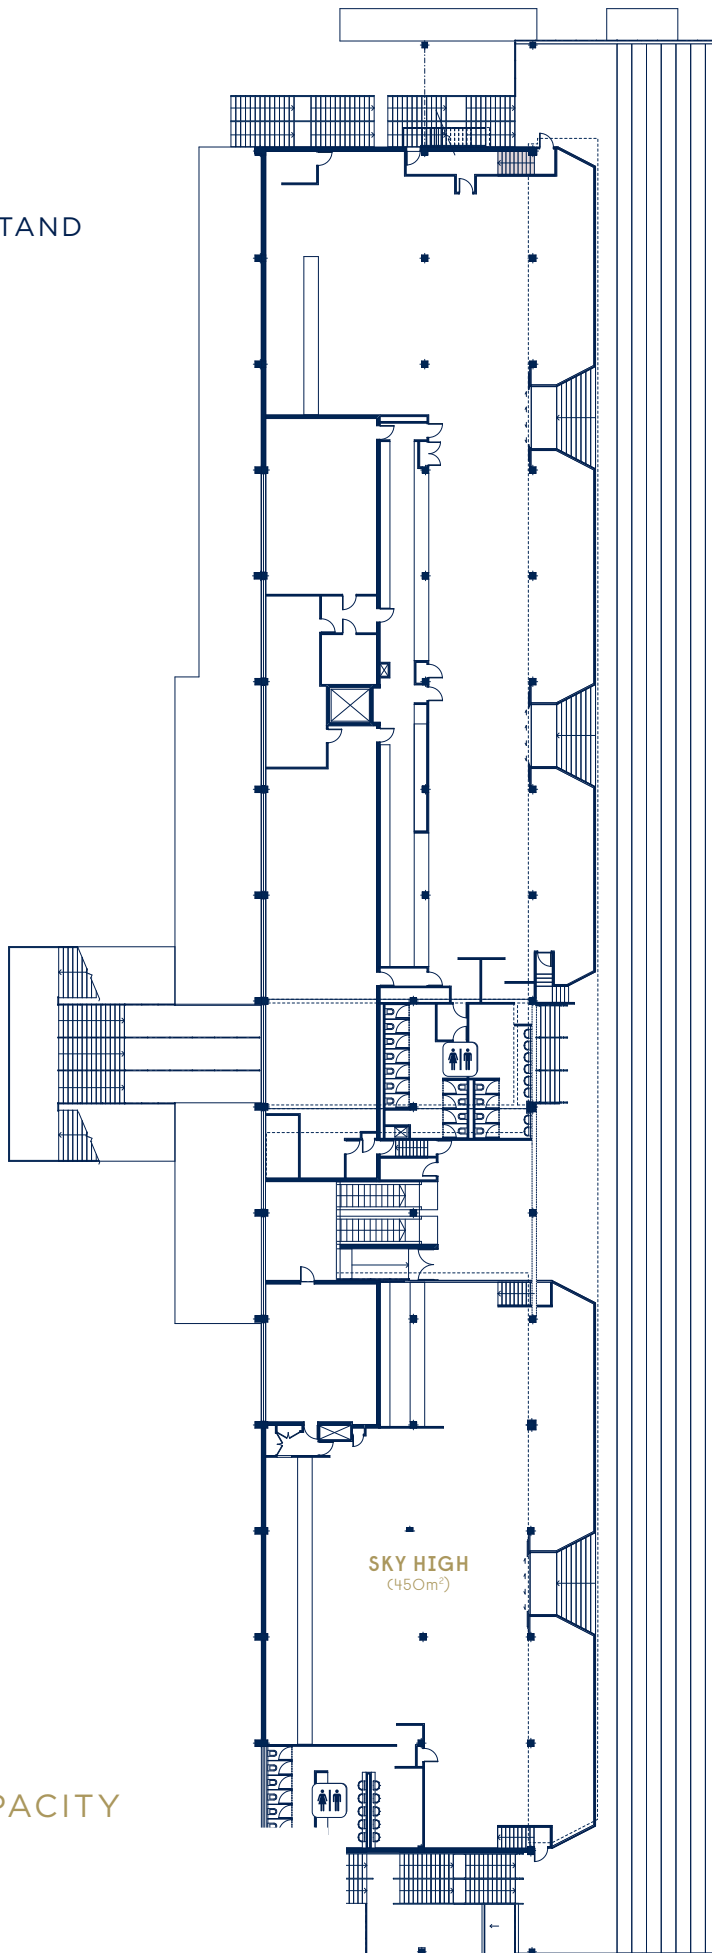

## LEVEL 2 J H B CARR STAND

### VENUE CAPACITY

200 THEATRE

400 COCKTAIL

350 BANQUET

TRACKSIDE

SKY HIGH  
(450m<sup>2</sup>)

0m 6m 10m 20m