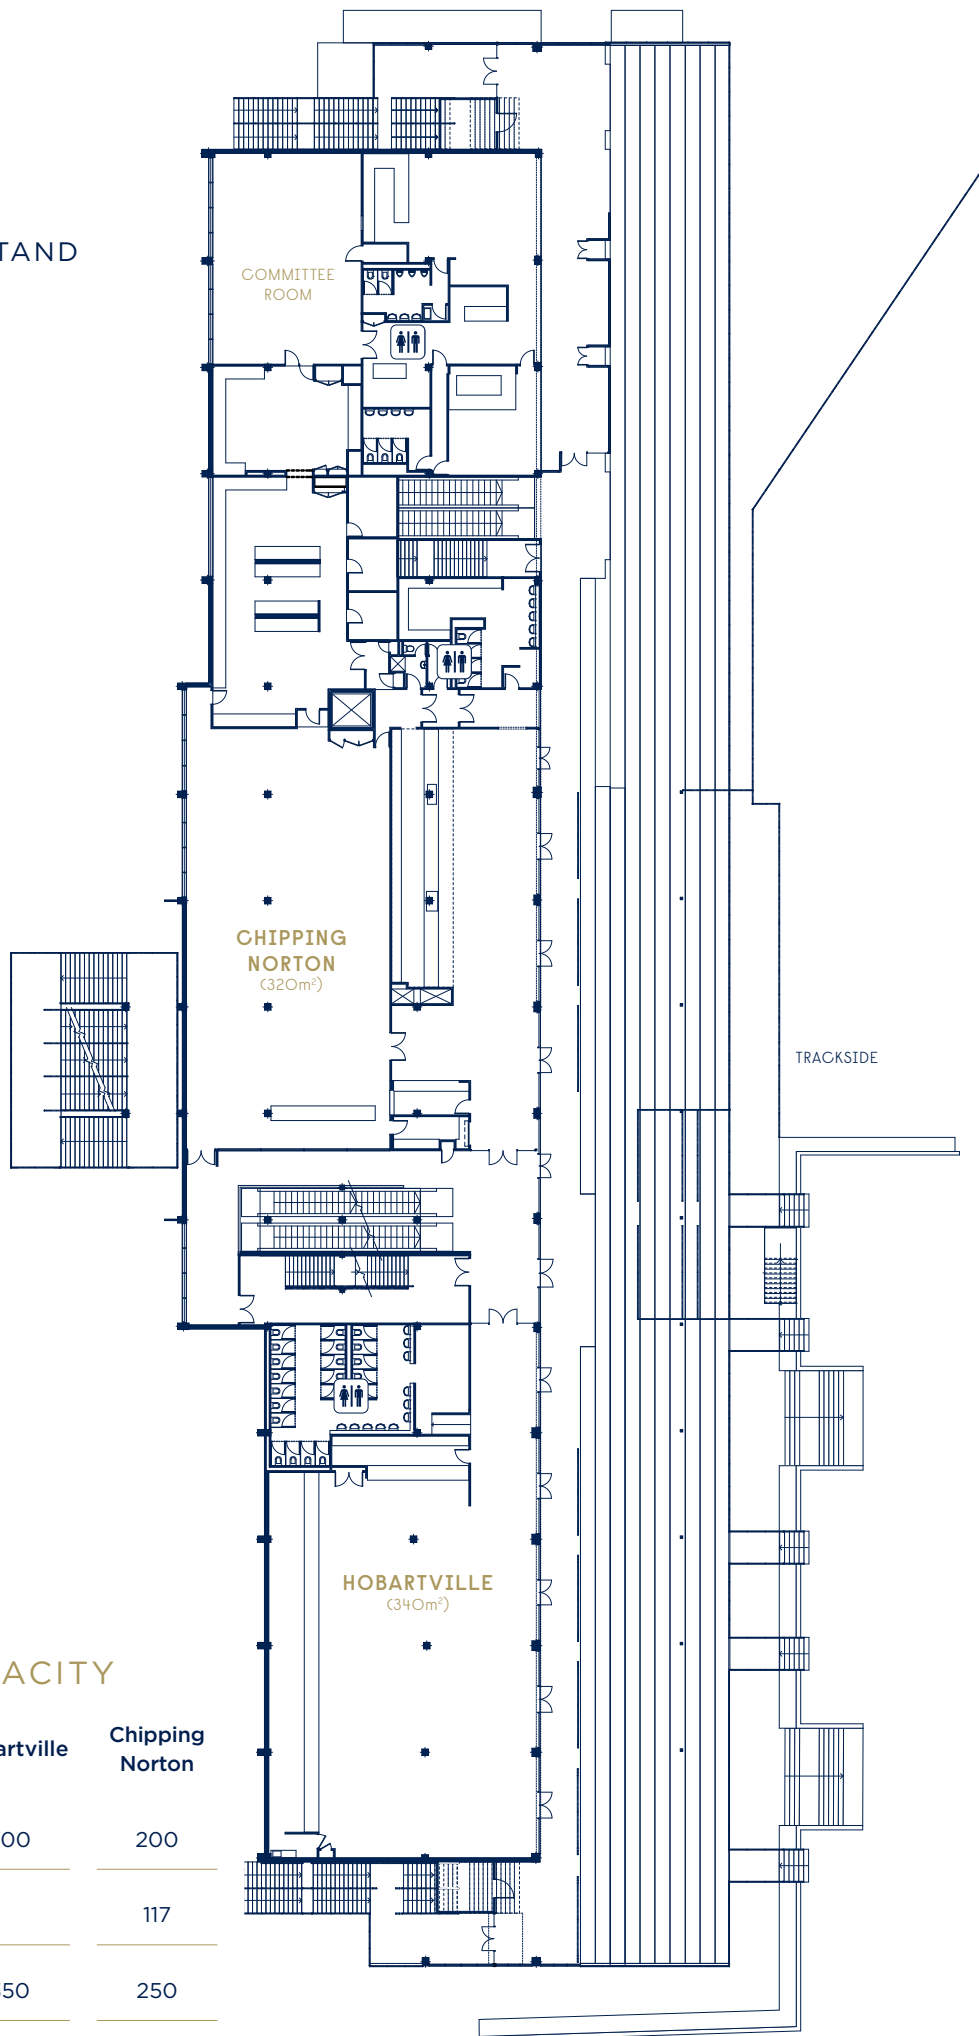

WARWICK FARM™

LEVEL 1 J H B CARR STAND

VENUE CAPACITY

Room	Hobartville	Chipping Norton
THEATRE	200	200
CLASSROOM		117
COCKTAIL	350	250
BANQUET	140	150

0m 6m 10m 20m